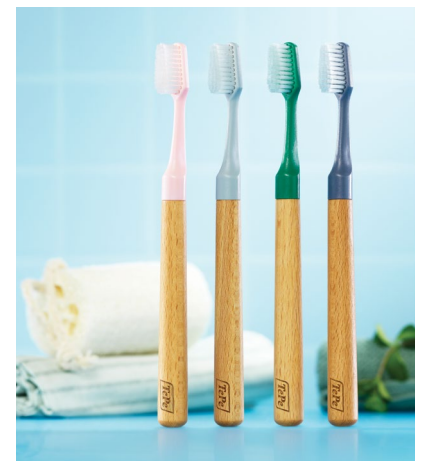

Product news

Product news is provided as a service to readers using text and images from the manufacturer, supplier or distributor and does not imply endorsement by BDJ Team. Normal and prudent research should be exercised before purchase or use of any product mentioned.

INTRODUCING A REUSABLE, SUSTAINABLE TOOTHBRUSH

Featuring a reusable beechwood handle, TePe Choice comes with three changeable, bio-plastic brush heads, reducing plastic waste and giving you a new, hygienic toothbrush every 12 weeks.

So, not only will it help to keep teeth and gums healthy but making this small change in your everyday life will support a more sustainable future.

The Swedish-grown beechwood handle, produced by a local woodcarver, is FSC certified and has a plant-based coating to minimise the absorption of water. The bristles are made from castor oil for gentle cleaning and the bio-based brush head is produced with a low carbon footprint.

The good news keeps on coming! TePe Choice comes in 100% recyclable packaging and a range of four colours: pink, green, blue, and grey.

Research reveals 89% of consumers want to buy more sustainable products. TePe Choice is the next step in TePe's journey to be ever more sustainable.

Stockists: Boots, Waitrose, Sainsbury's, Tesco, Superdrug, Lloyds Pharmacy, other leading chemists, and TePeDirect.com. RRP: £6.95.

To find out how to make more sustainable choices, visit www.tepe.com.