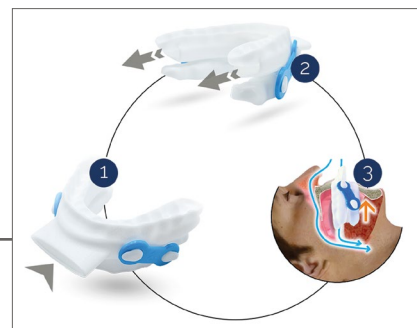

You'll also see ongoing demonstrations of the new CanalPro X-Move Endo

Motor with integrated Apex Locator, and the innovative HyFlex file system, with endodontist Dhiraj Arora.

Come and meet the team, catch up on what's new, benefit from current promotions and learn how COLTENE can help you boost the success of your practice.

Newly available in the UK, and the patient choice in Canada and Australia, O2Vent is a fantastic alternative to CPAP machines for the treatment of obstructive sleep apnoea (OSA).

OSA patients are routinely prescribed CPAP, however, there is now another way which offers a better night's sleep. O2Vent is customised to fit each patient. This helps to deliver a comfortable and discreet alternative. If there's a blockage, the device draws in air through the device, allowing it to reach the back of the throat. Plus, the device stabilises the lower jaw, brings the tongue forward, and opens the airway.