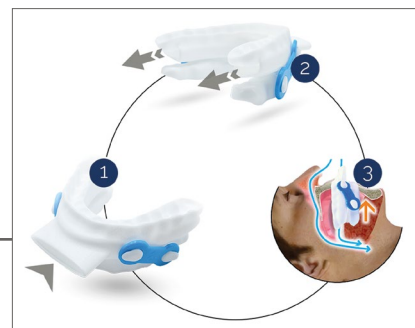

You'll also see ongoing demonstrations of the new CanalPro X-Move Endo

Motor with integrated Apex Locator, and the innovative HyFlex file system, with endodontist Dhiraj Arora.

Come and meet the team, catch up on what's new, benefit from current promotions and learn how COLTENE can help you boost the success of your practice.

Newly available in the UK, and the patient choice in Canada and Australia, O2Vent is a fantastic alternative to CPAP machines for the treatment of obstructive sleep apnoea (OSA).

OSA patients are routinely prescribed CPAP, however, there is now another way which offers a better night's sleep. O2Vent is customised to fit each patient. This helps to deliver a comfortable and discreet alternative. If there's a blockage, the device draws in air through the device, allowing it to reach the back of the throat. Plus, the device stabilises the lower jaw, brings the tongue forward, and opens the airway.