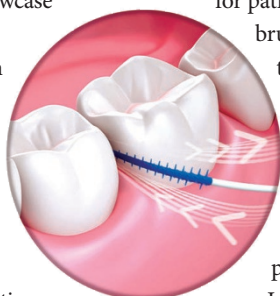

A brand new single tuft brush

With more than 235 years' success with proven oral health solutions, don't miss Wisdom Toothbrushes at BDIA Dental Showcase this October.

New for this year is the Wisdom Super Slim Interspace brush that features an extra-soft, longer, thinner tuft, ideal for cleaning deeper into periodontal pockets. The single tuft design is also suited to cleaning around crowns, bridgework and orthodontic appliances.

Another highlight of the extensive portfolio is sure to be the Wisdom Clean Between Interdental Brushes. Clinically proven to help reduce gingival disease, these unique flexible brushes feature a tapered design, super-soft rubber coating and micro-fine rubber filaments for a gentle yet highly effective clean.